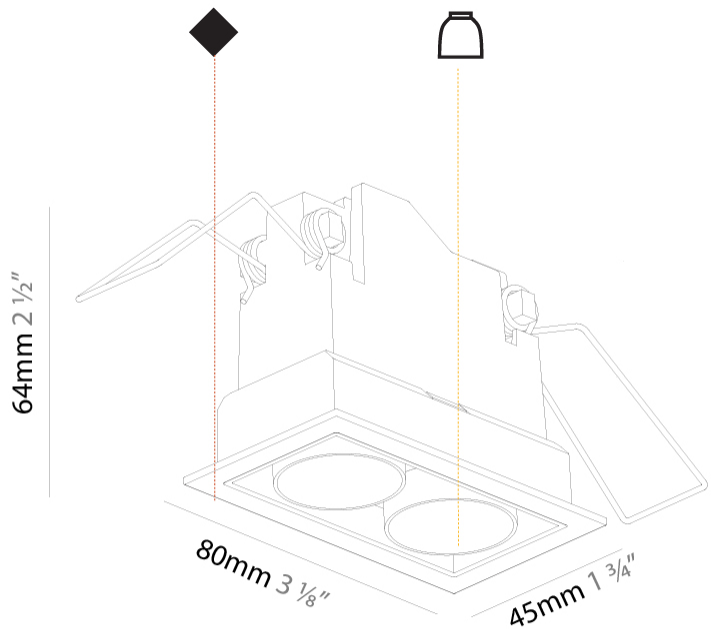

GENERAL

Series: Magiq
 Subseries: Magiq 2 Cell
 Brand: Prolicht
 Division: Architectural
 Mounting Type: Recessed
 Mounting Location: Ceiling
 Subcategory: Downlight

PHYSICAL

Shape: Rectangle
 Length (mm): 80
 Length (in): 3 1/8
 Width (mm): 45
 Width (in): 1 3/4
 Height (mm): 64
 Height (in): 2 1/2
 Ceiling Thickness (mm): 10 / 12.5 / 15 / 25 / 30
 Ceiling Thickness (in): 3/8 or 1/2 or 9/16 or 1 or 1 3/16
 Min. Recessing Depth (mm): 100
 Min. Recessing Depth (in): 3 15/16
 Light Distribution: Downlight
 Weight (kg): 0.145
 Weight (lbs): 0.32
 Fixture Finish: SSR / BKV / CWI / CRY / HAB / UFT / ITA / RUA / FTG / MYG / LOD / PUS / FRO / FUP / KIA / POP / BLS / SPG / MEY / GOH / GUM / CHC / COM / ABZ / JAG / OBR / MOS / ROR
 Holder Finish: WHI / BLK
 Fixture Material: Aluminum Die Cast
 Cut-out Measurements: 73mm / 2 7/8" x 38mm / 1 1/2"

OPTICAL

Reflector: 8 / 18 / 34

RATINGS AND CERTIFICATIONS

Certified By: CSA Certified to UL and CSA Standards
 IP rating: IP20

100mm
3 15/16"

10 - 30 mm
3/8" - 1 3/16"

73mm x 38mm
2 7/8" x 1 1/2"

MAGIQ 2 CELL RECESSED

GENERAL

Series: Magiq
 Subseries: Magiq 2 Cell Korona
 Brand: Prolight
 Division: Architectural
 Mounting Type: Recessed
 Mounting Location: Ceiling
 Subcategory: Downlight

PHYSICAL

Shape: Rectangle
 Length (mm): 80
 Length (in): 3 1/8
 Width (mm): 45
 Width (in): 1 3/4
 Height (mm): 64
 Height (in): 2 1/2
 Ceiling Thickness (mm): 10 / 12.5 / 15 / 25 / 30
 Ceiling Thickness (in): 3/8 or 1/2 or 9/16 or 1 or 1 3/16
 Min. Recessing Depth (mm): 100
 Min. Recessing Depth (in): 3 15/16
 Light Distribution: Downlight
 Weight (kg): 0.15
 Weight (lbs): 0.33
 Fixture Finish: SSR / BKV / CWI / CRY / HAB / UFT / ITA / RUA / FTG / MYG / LOD / PUS / FRO / FUP / KIA / POP / BLS / SPG / MEY / GOH / GUM / CHC / COM / ABZ / JAG / OBR / MOS / ROR
 Holder Finish: WHI / BLK
 Fixture Material: Aluminum Die Cast
 Cut-out Measurements: 73mm / 2 7/8" x 38mm / 1 1/2"