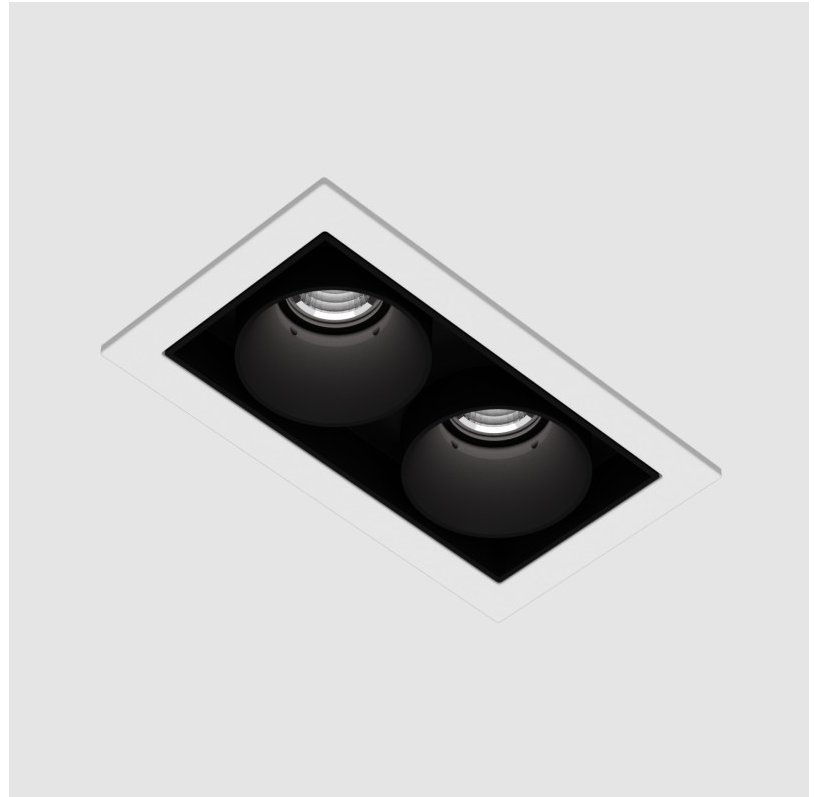

PHYSICAL

Shape: Rectangle
Length (mm): 80
Length (in): 3 1/8
Width (mm): 45
Width (in): 1 3/4
Height (mm): 64
Height (in): 2 1/2
Ceiling Thickness (mm): 10 / 12.5 / 15 / 25 / 30
Ceiling Thickness (in): 3/8 or 1/2 or 9/16 or 1 or 1 3/16
Min. Recessing Depth (mm): 100
Min. Recessing Depth (in): 3 15/16
Light Distribution: Downlight
Weight (kg): 0.145
Weight (lbs): 0.32
Fixture Finish: SSR / BKV / CWI / CRY / HAB / UFT / ITA / RUA / FTG / MYG / LOD / PUS / FRO / FUP / KIA / POP / BLS / SPG / MEY / GOH / GUM / CHC / COM / ABZ / JAG / OBR / MOS / ROR
Holder Finish: WHI / BLK
Fixture Material: Aluminum Die Cast
Cut-out Measurements: 73mm / 2 7/8" x 38mm / 1 1/2"

ELECTRICAL

Lamp Type: LED (Zhaga Standard)
Input Wattage (W): 7.7
Total Output Wattage (W): 6.6
Dimming: Tri-Mode (Non-Dimming and Phase Dimming (120Vac only) and 0-10V Dimming)
Driver Included: No
Driver Location: Remote
Driver Type: Constant Current - Universal
Driver Class: Class 2
Input Voltage (V): 120 - 277
Constant Current (MA): 1050

LED

Number of LEDs: 2
Color Temperature (°K): 2700 / 3000 / 3500 / 4000
Max. Delivered Lumen (lm): 390 / 410 / 421 / 430
Nominal Lumen (lm): 440 / 465 / 470 / 480
CRI: >90 CRI
Lamp Life (hrs): 50000

OPTICAL

Reflector: 8 / 18 / 34

RATINGS AND CERTIFICATIONS

Certified By: CSA Certified to UL and CSA Standards
IP rating: IP20

100mm
3 15/16"

10 - 30 mm
3/8" - 1 3/16"

73mm x 38mm
2 7/8" x 1 1/2"